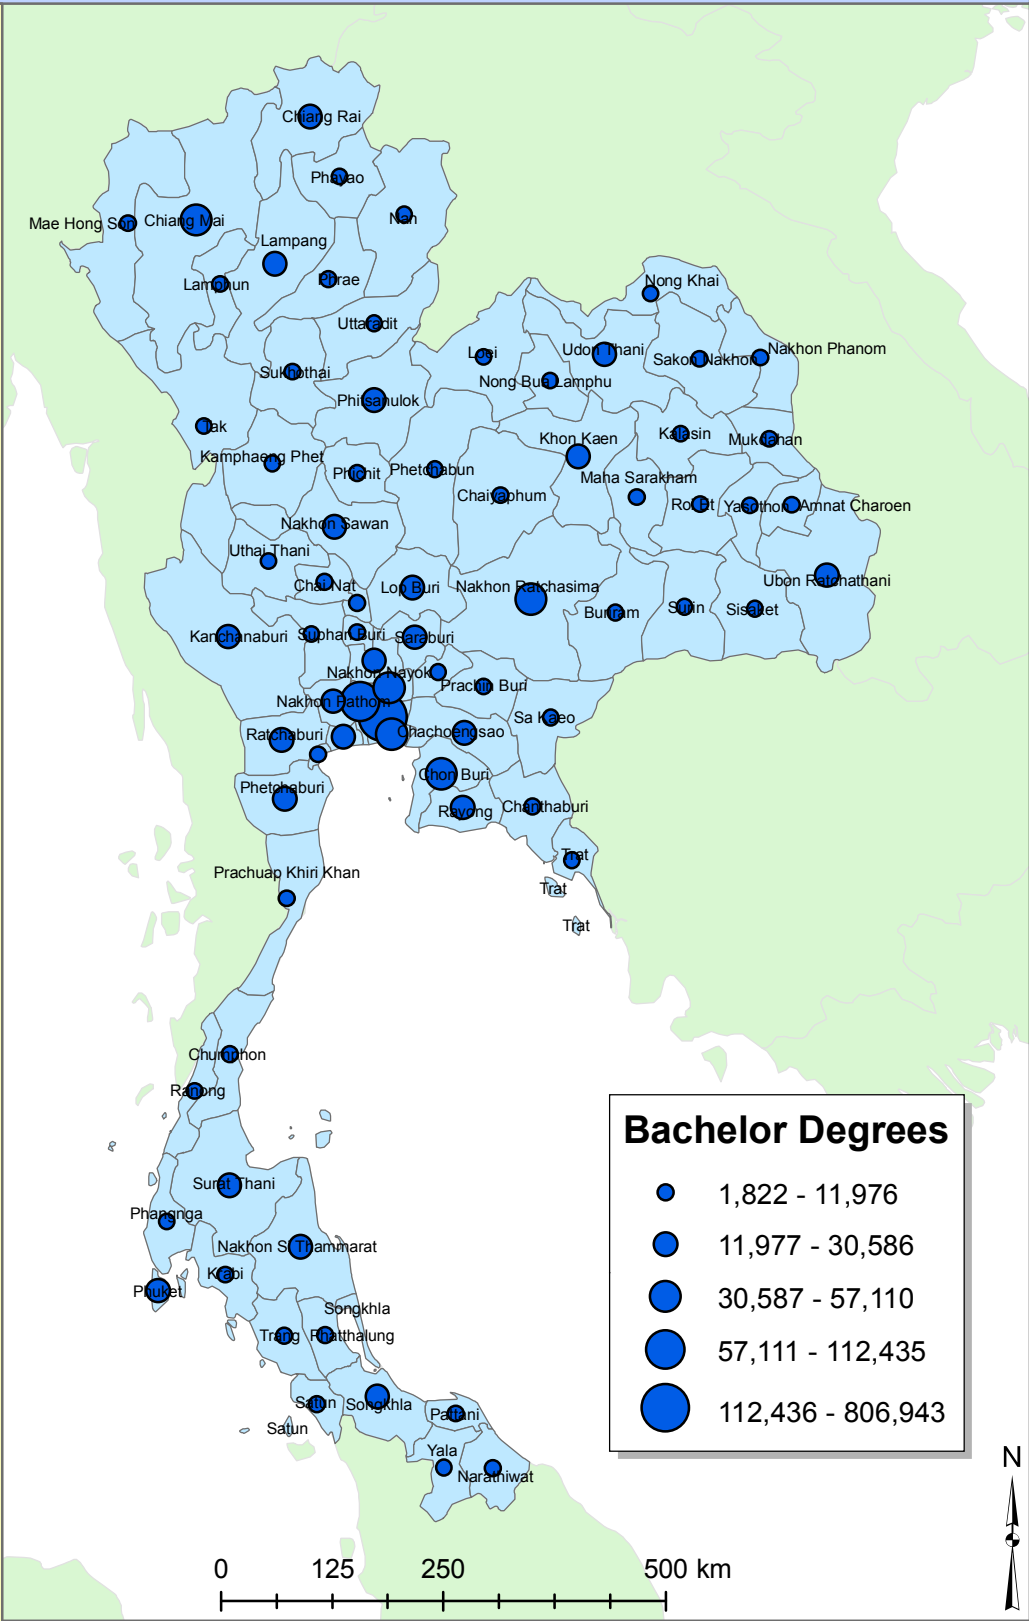

Number of People with Bachelor Degrees

This map illustrates the number of people with bachelor degrees in each Changwat. Mae Hong Son was the Changwat with the least amount of people with bachelor degrees having 1,822. Krung Thep was the Changwat with the most amount of people with bachelor degrees having 806,943.

South East Asia

This map has been produced by Calvin College, Department of Geology, Geography, and Environmental Studies. It is provided free of any charge as a service to global communities and can be distributed freely. Changes and alterations are not allowed. No warranty is given for this map as to accuracy and is based on available data. Created in Spring 2009.

Data source: Thailand Census, 2000