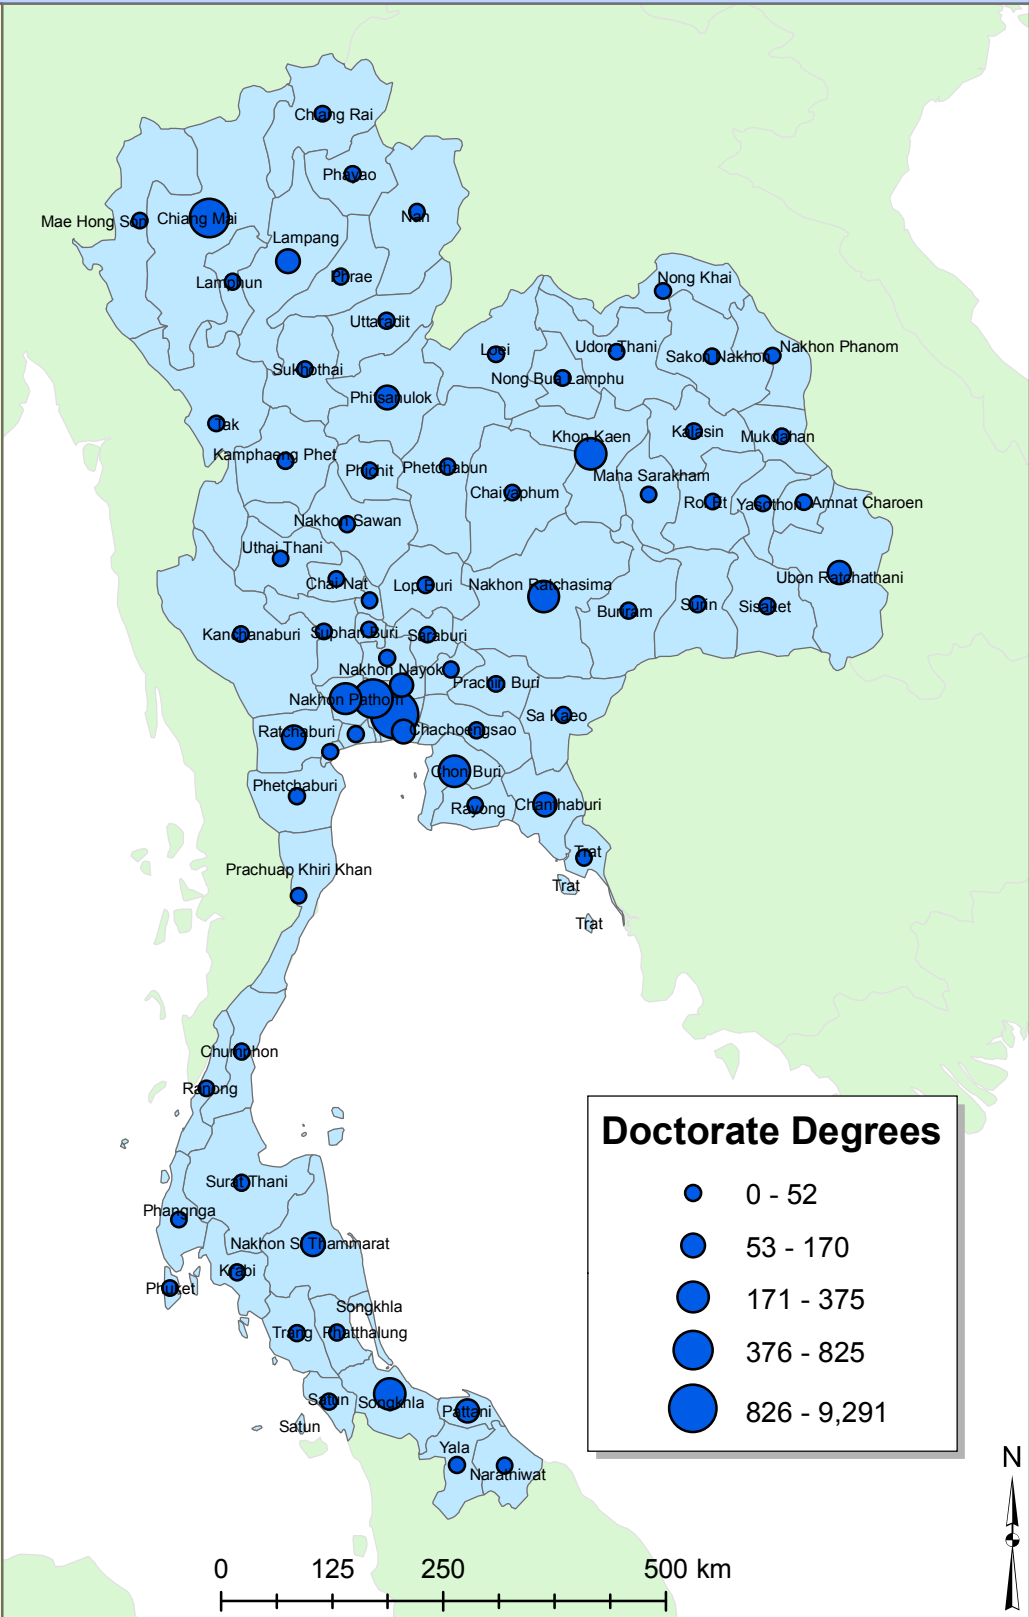

# Number of People with Doctorate Degrees

This map illustrates the number of people with doctorate degrees in each Changwat. There were two Changwats with no people that have doctorate degrees, Satun and Yasothon. Krung Thep was the Changwat with the most amount of people with doctorate degrees having 9,291.

South East Asia

This map has been produced by Calvin College, Department of Geology, Geography, and Environmental Studies. It is provided free of any charge as a service to global communities and can be distributed freely. Changes and alterations are not allowed. No warranty is given for this map as to accuracy and is based on available data. Created in Spring 2009.

Data source: Thailand Census, 2000