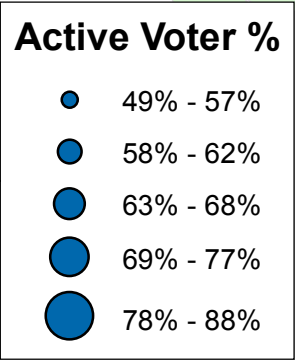

Data source: Thailand Census, 2000