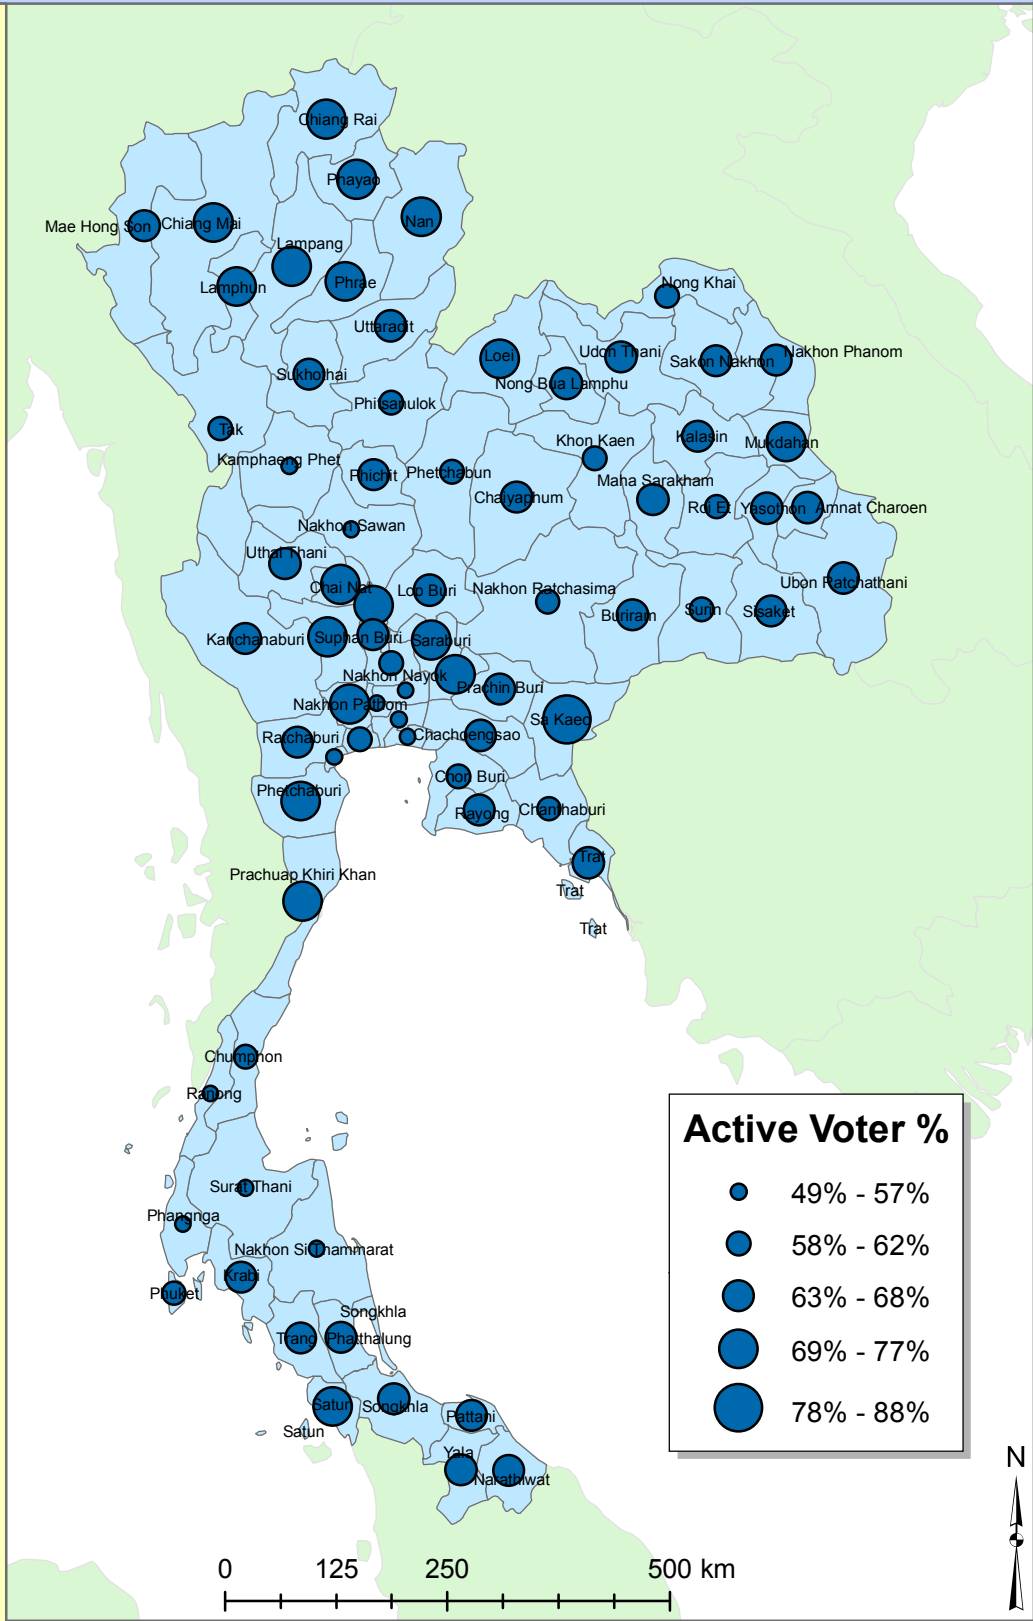

Active Voters (%), 1996

This map illustrates the percentage of voters in each Changwat who are active for 1996. The Changwat with the least voter participation was Krung Thep with only 49% being active. The Changwat with the most voter participation was Sa Kaeo with 88% being active.

South East Asia

This map has been produced by Calvin College, Department of Geology, Geography, and Environmental Studies. It is provided free of any charge as a service to global communities and can be distributed freely. Changes and alterations are not allowed. No warranty is given for this map as to accuracy and is based on available data. Created in Spring 2009.

Data source: Thailand Census, 2000