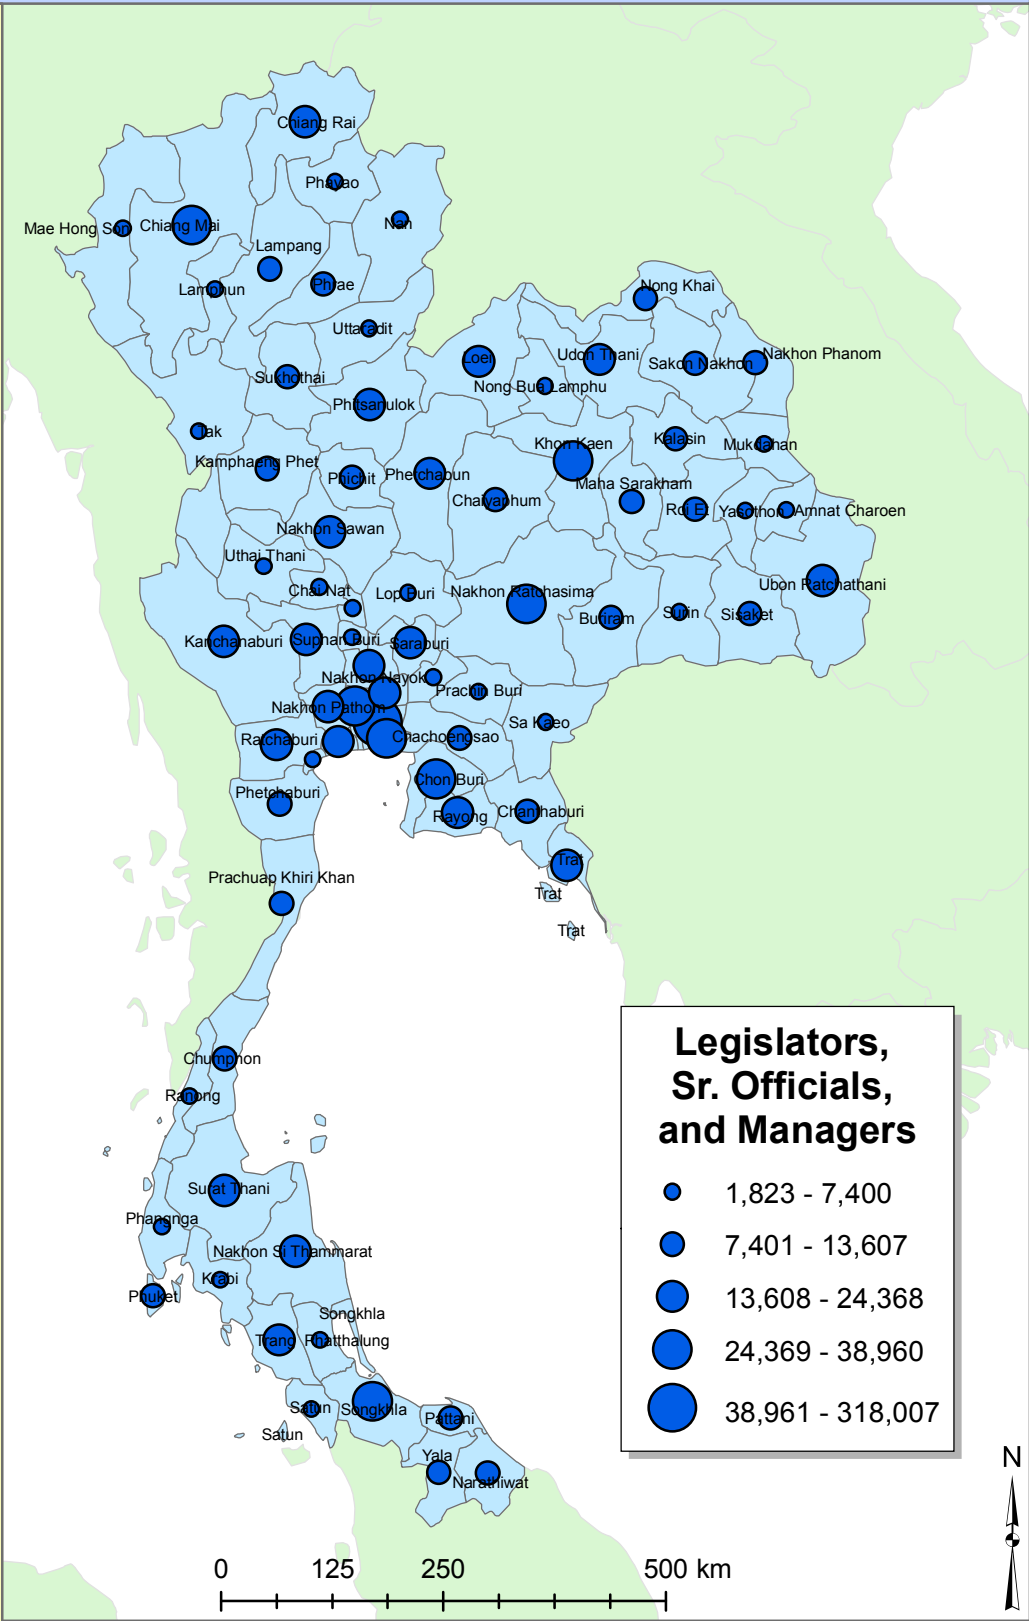

Number of Legislators, Senior Officials, and Managers

This map illustrates the number of legislators, senior officials, and managers in each Changwat. Mae Hong Son is the Changwat with the least amount having 1,823. Krung Thep is the Changwat with the most having 318,007.

South East Asia

This map has been produced by Calvin College, Department of Geology, Geography, and Environmental Studies. It is provided free of any charge as a service to global communities and can be distributed freely. Changes and alterations are not allowed. No warranty is given for this map as to accuracy and is based on available data. Created in Spring 2009.

Data source: Thailand Census, 2000