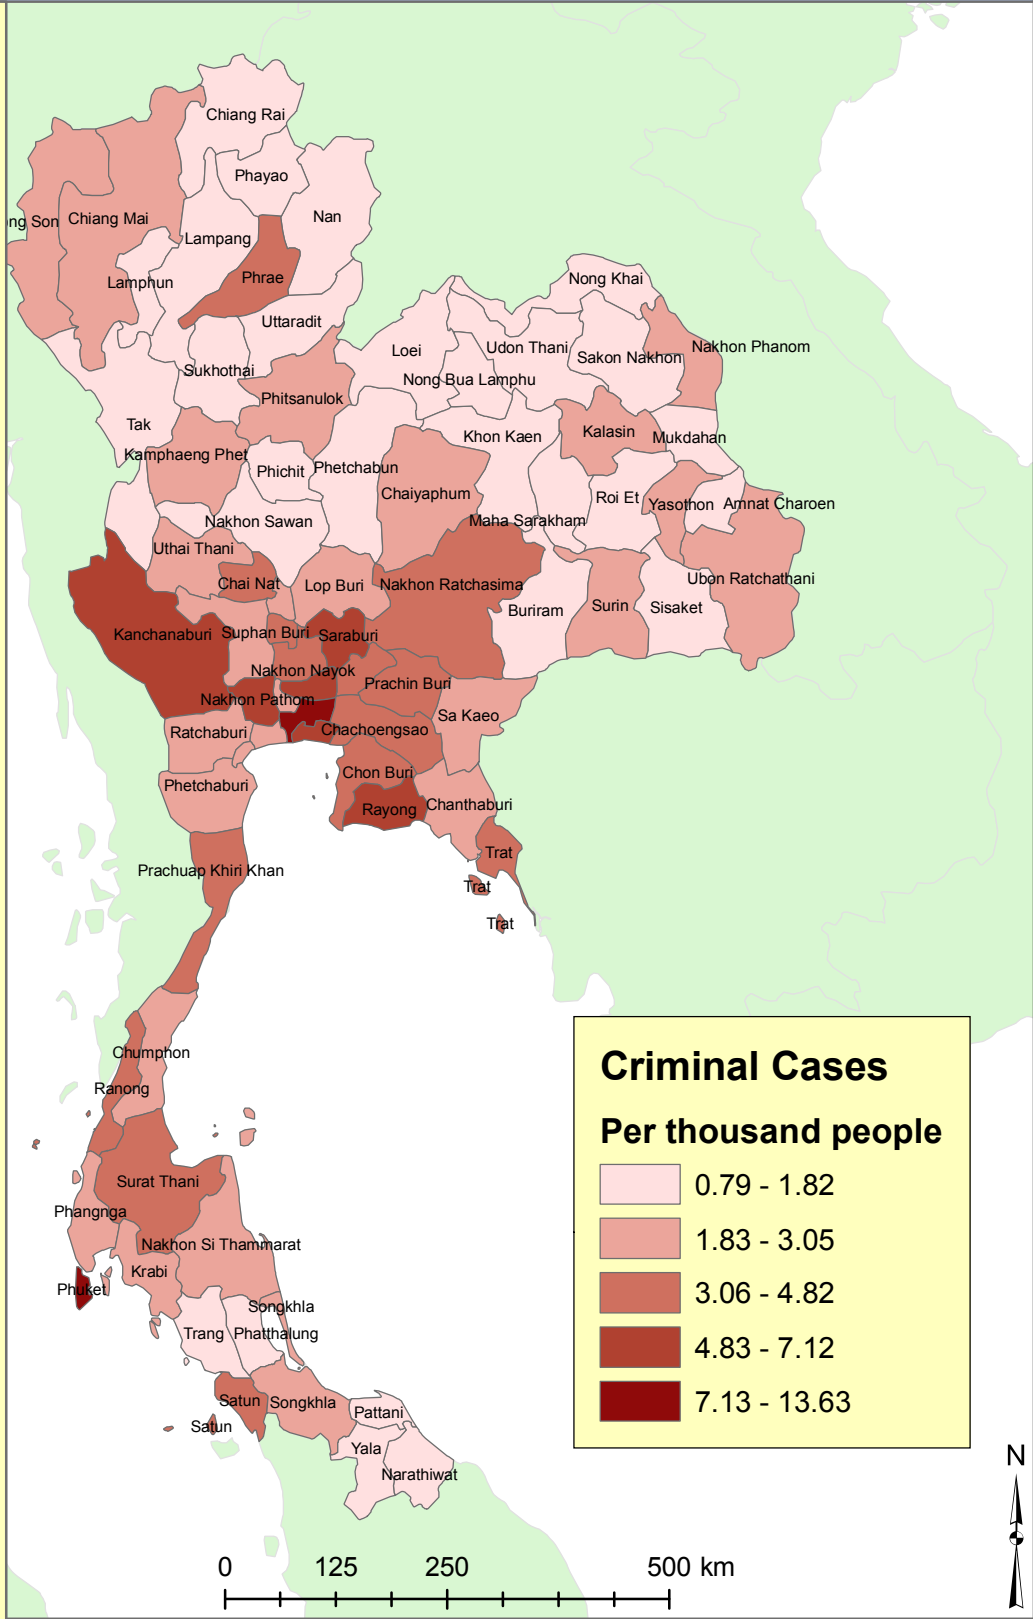

Crime Density, 1994

This map shows the number of criminal cases per thousand people according to changwat. Unfortunately, though the crime data is from 1994, the population data is from 2000, which is important to keep in mind when assessing this map's accuracy.

South East Asia

This map has been produced by Calvin College, Department of Geology, Geography, and Environmental Studies. It is provided free of any charge as a service to global communities and can be distributed freely. Changes and alterations are not allowed. No warranty is given for this map as to accuracy and is based on available data. Created in Spring 2009.

Data Source: Thailand Statistical Yearbook, Census 2000