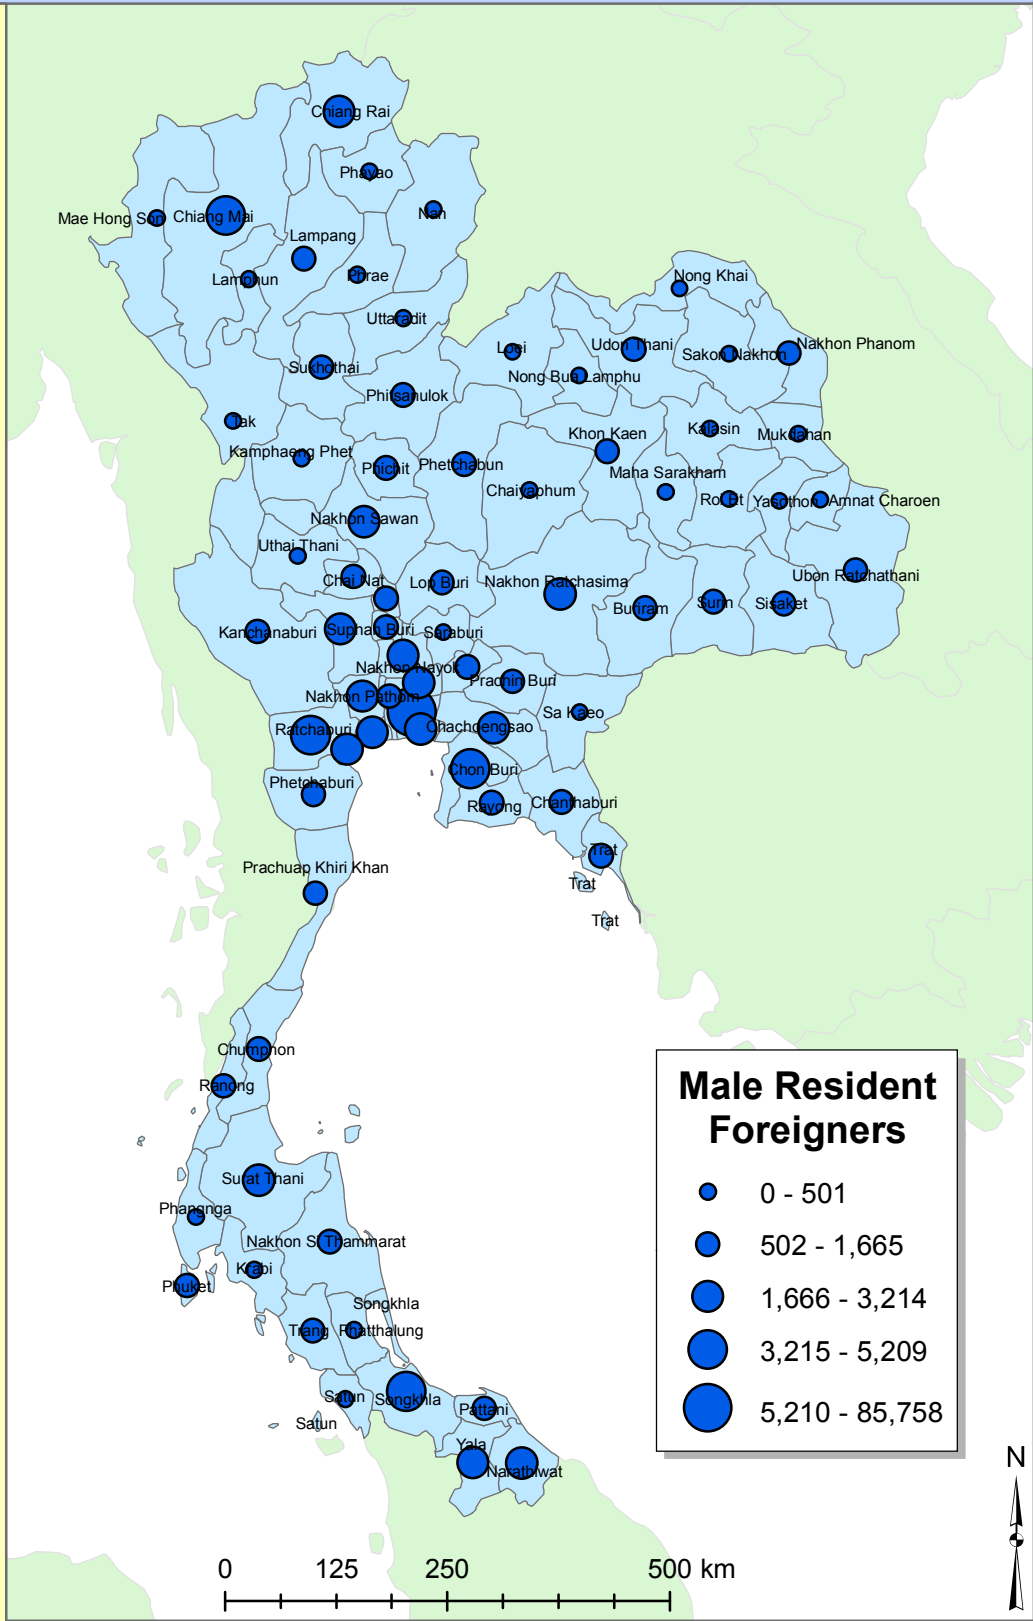

# Male Resident Foreigners

This map illustrates male resident foreigners in Thailand by Changwat. There are three Changwats with 0 male resident foreigners (Sa Kaeo, Amnat Charoen, and Nong Bua Lamphu). Krung Thep is the Changwat with the most male resident foreigners with 85,758.

South East Asia

This map has been produced by Calvin College, Department of Geology, Geography, and Environmental Studies. It is provided free of any charge as a service to global communities and can be distributed freely. Changes and alterations are not allowed. No warranty is given for this map as to accuracy and is based on available data. Created in Spring 2009.

Data source: Thailand Census, 2000