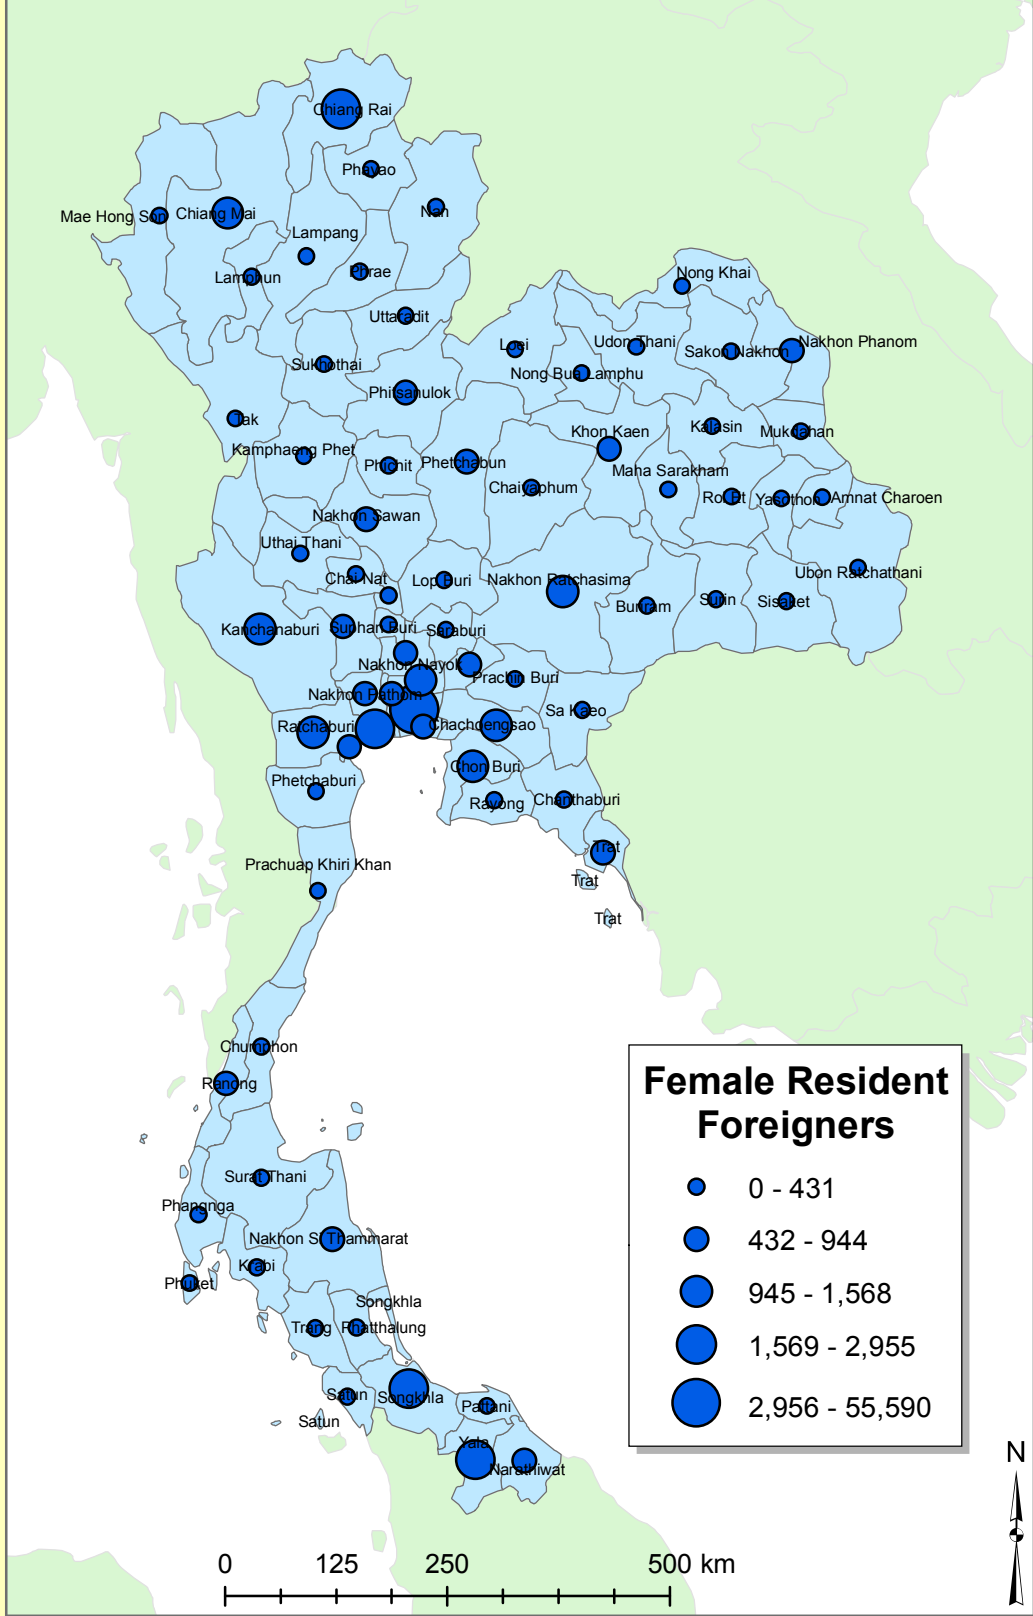

# Female Resident Foreigners

This map illustrates female resident foreigners in Thailand by Changwat. There are three Changwats with 0 female resident foreigners (Sa Kaeo, Amnat Charoen, and Nong Bua Lamphu). Krung Thep is the Changwat with the most female resident foreigners with 55,590.

South East Asia

This map has been produced by Calvin College, Department of Geology, Geography, and Environmental Studies. It is provided free of any charge as a service to global communities and can be distributed freely. Changes and alterations are not allowed. No warranty is given for this map as to accuracy and is based on available data. Created in Spring 2009.

Data source: Thailand Census, 2000