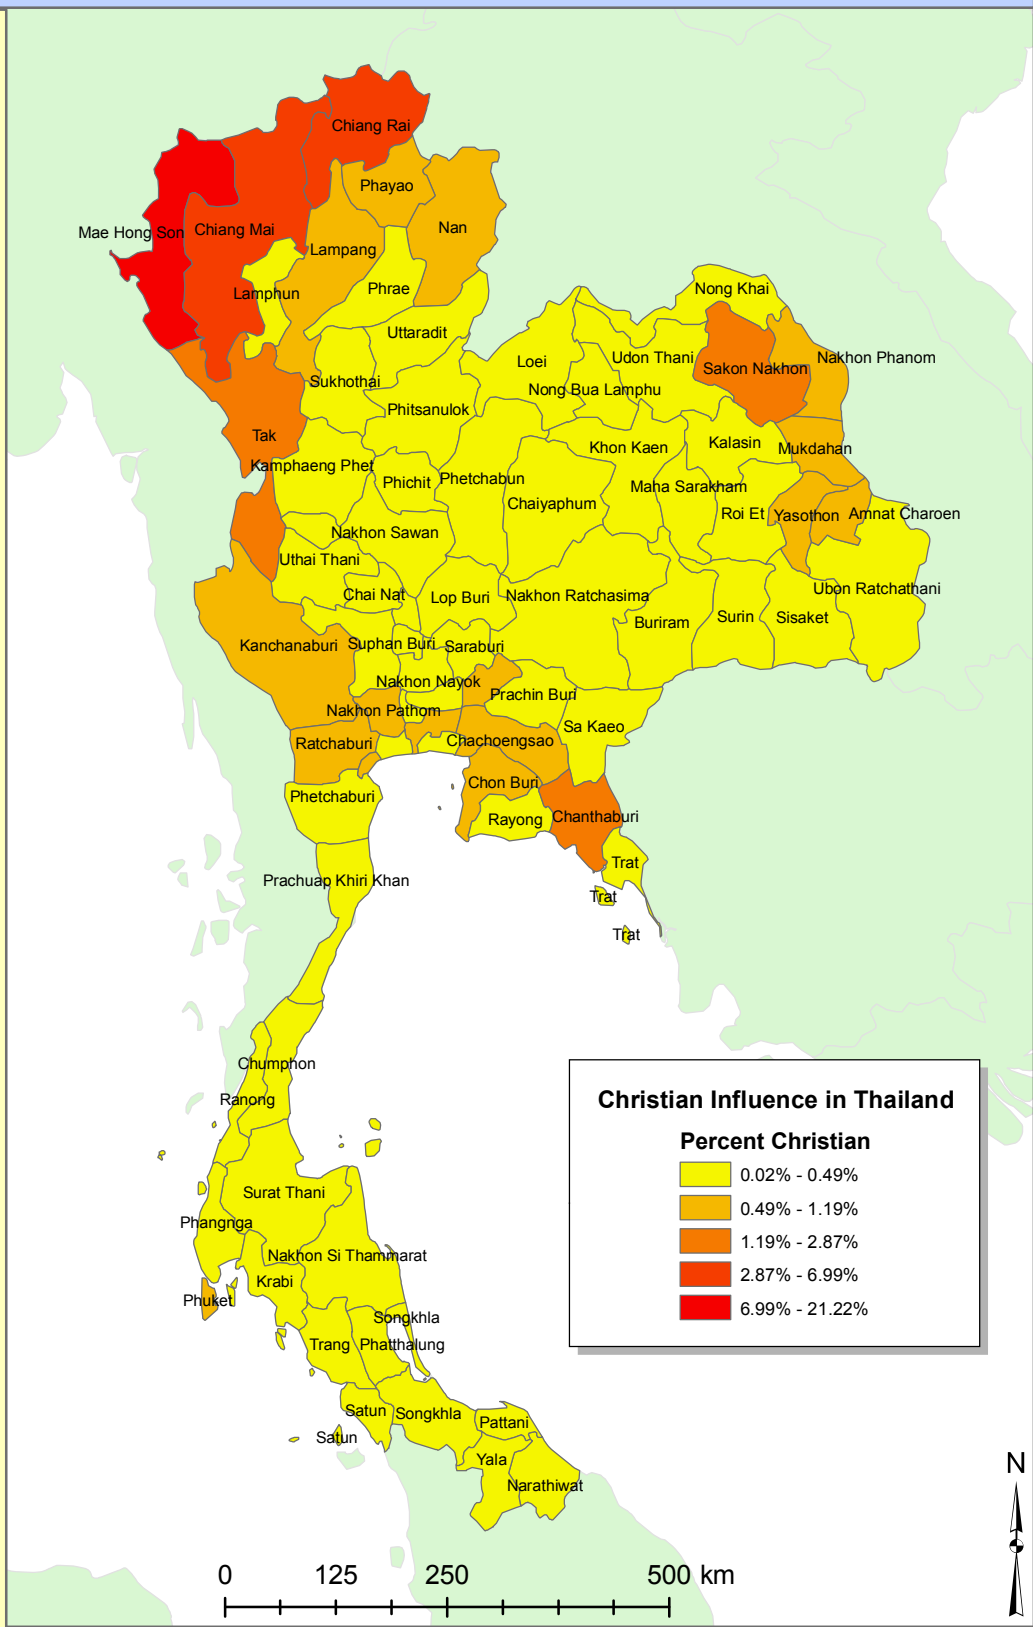

Christianity in Thailand

Christianity was first introduced into Thailand by European missionaries in the 17th century. There are 5 denominations that dominate the Christian world in Thailand: Roman Catholic, Southern Baptist, Seventh Day Adventists, Church of Christ, and Evangelical Fellowship of Thailand.

South East Asia

This map has been produced by Calvin College, Department of Geology, Geography, and Environmental Studies. It is provided free of any charge as a service to global communities and can be distributed freely. Changes and alterations are not allowed. No warranty is given for this map as to accuracy and is based on available data. Created in Spring 2009.

Data source: Thailand Census, 2000