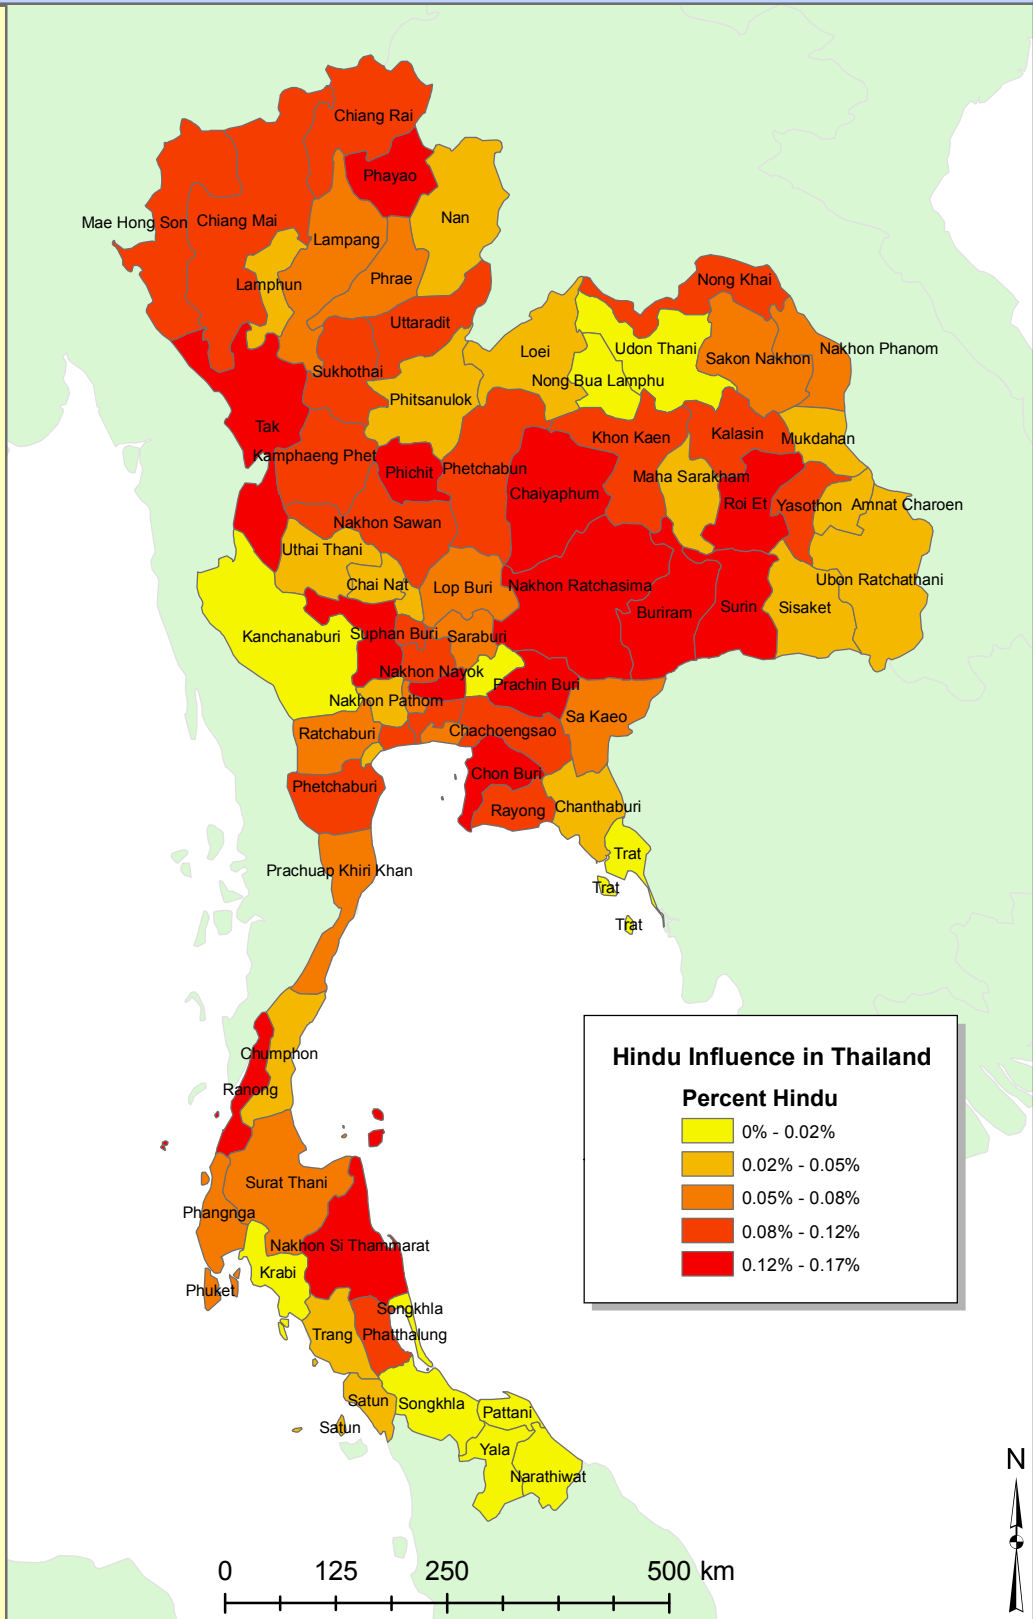

Hinduism in Thailand

Hindus in Thailand remain sparse, but are more predominant in cities. Hinduism in Thailand is present because of the influence the Khmer Empire had on this region for many years long ago.

South East Asia

This map has been produced by Calvin College, Department of Geology, Geography, and Environmental Studies. It is provided free of any charge as a service to global communities and can be distributed freely. Changes and alterations are not allowed. No warranty is given for this map as to accuracy and is based on available data. Created in Spring 2009.

Data source: Thailand Census, 2000