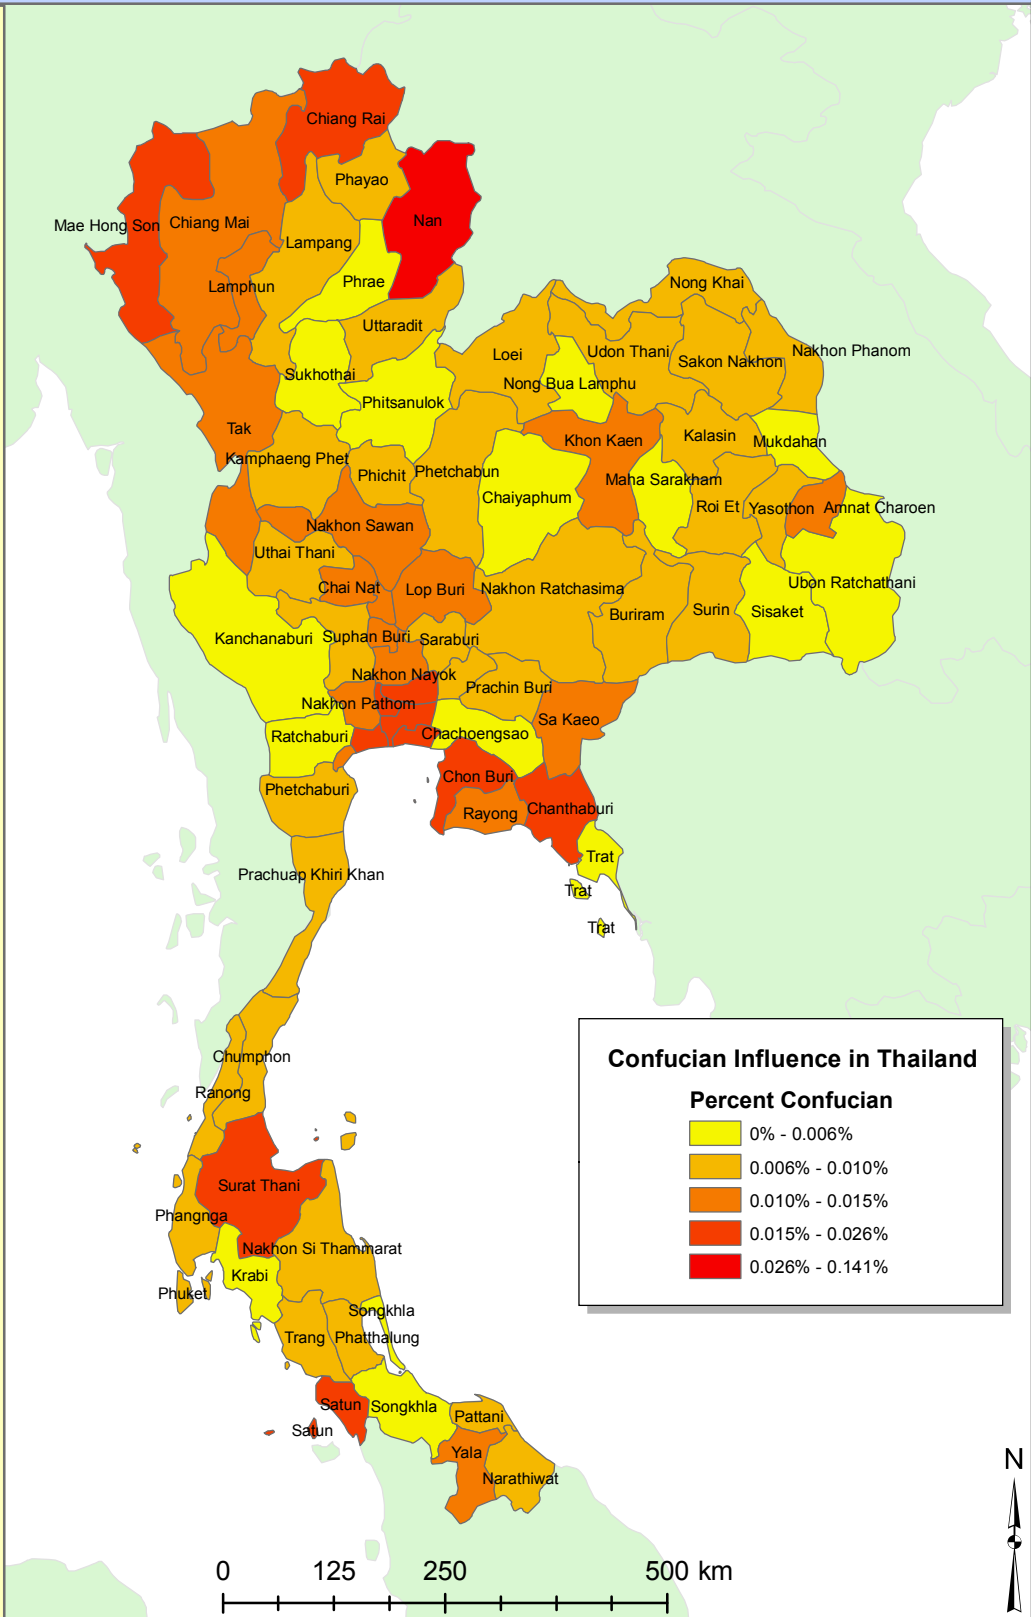

Confucianism in Thailand

Confucianism one of Thailand's smaller religions. However it has been prevalent in East Asia for a long time, especially in China, Korea, Taiwan, and Vietnam. Vietnam is in especially close proximity to Thailand.

South East Asia

This map has been produced by Calvin College, Department of Geology, Geography, and Environmental Studies. It is provided free of any charge as a service to global communities and can be distributed freely. Changes and alterations are not allowed. No warranty is given for this map as to accuracy and is based on available data. Created in Spring 2009.

Data source: Thailand Census, 2000