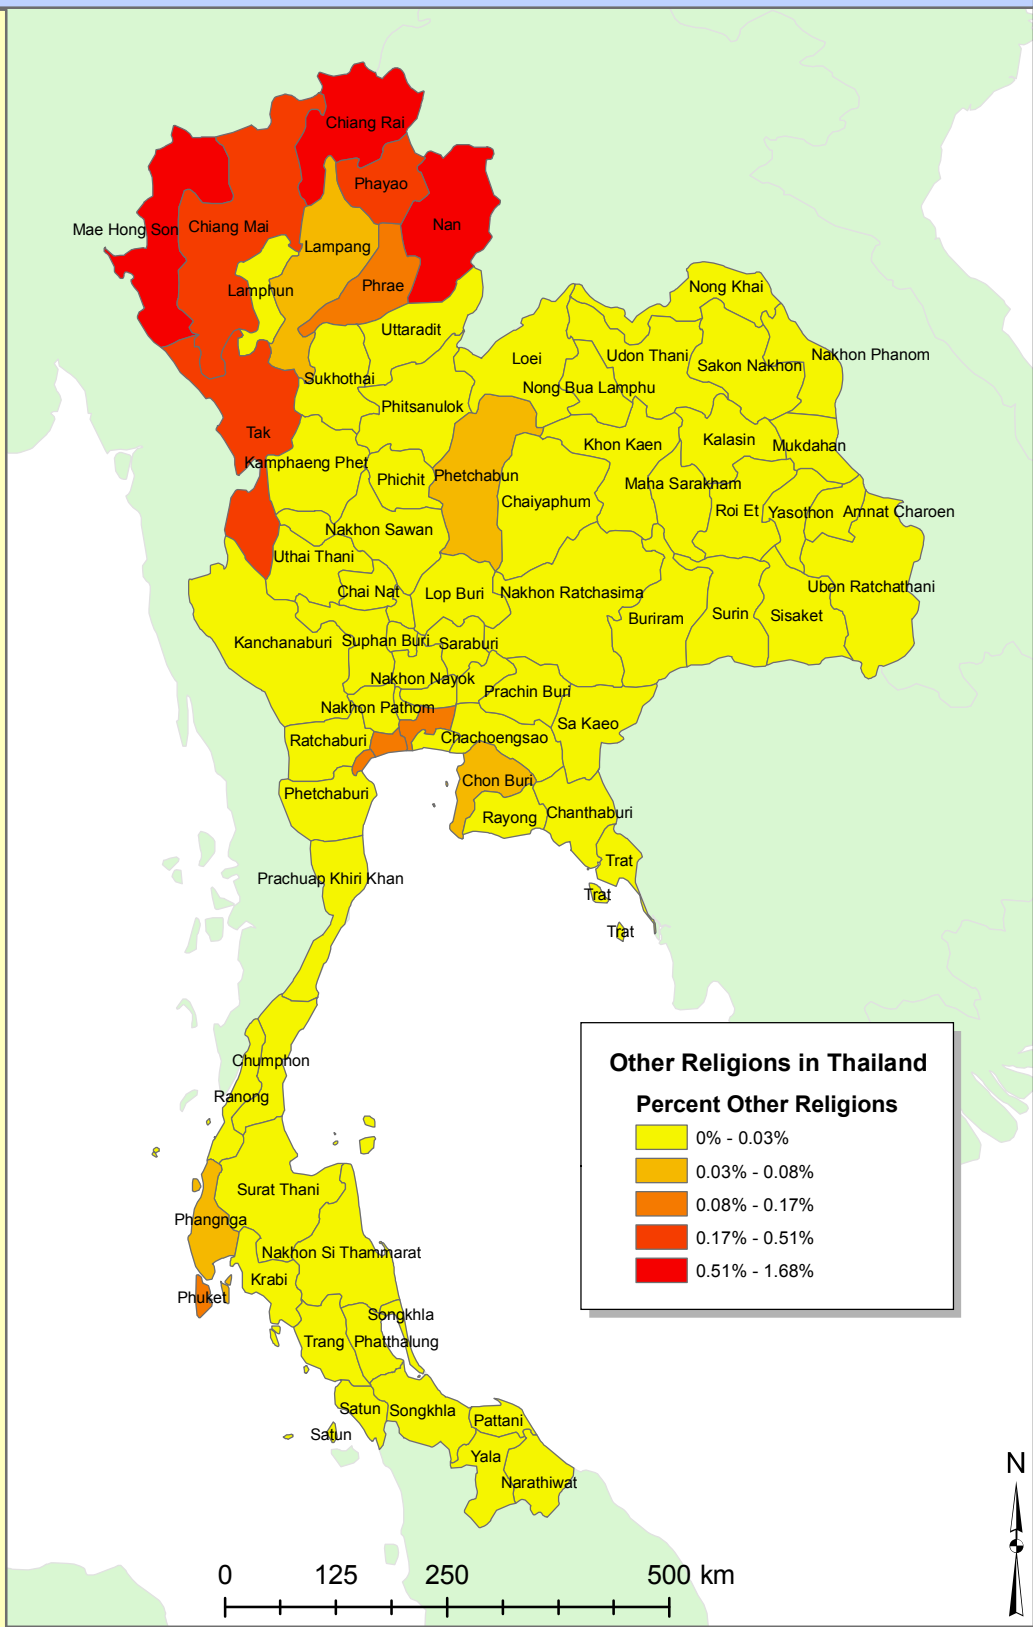

Other Religions in Thailand

Other religions in Thailand include various religions, but some of the more predominant ones include Judaism and Sikhism.

South East Asia

This map has been produced by Calvin College, Department of Geology, Geography, and Environmental Studies. It is provided free of any charge as a service to global communities and can be distributed freely. Changes and alterations are not allowed. No warranty is given for this map as to accuracy and is based on available data. Created in Spring 2009.