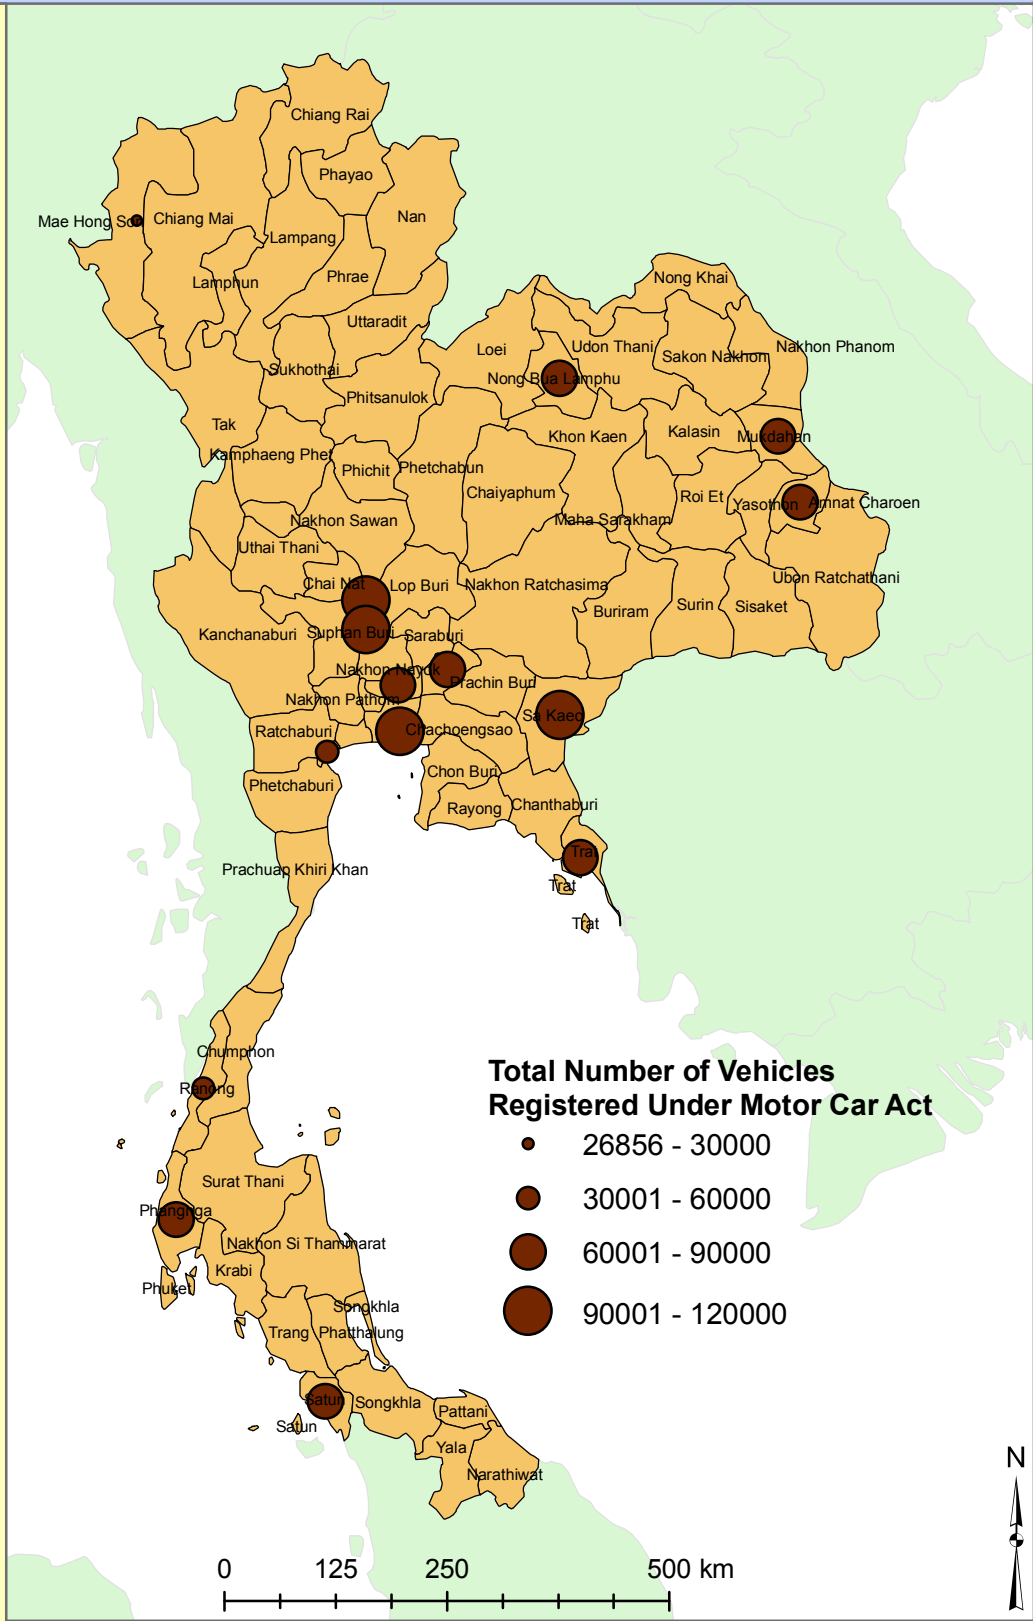

Total Number of Vehicles Registered Under Motor Car Act

This proportional symbol map displays the number of vehicles registered under the Motor Car Act by changwat in the country of Thailand.

South East Asia

This map has been produced by Calvin College, Department of Geology, Geography, and Environmental Studies. It is provided free of any charge as a service to global communities and can be distributed freely. Changes and alterations are not allowed. No warranty is given for this map as to accuracy and is based on available data. Created in Spring 2009.