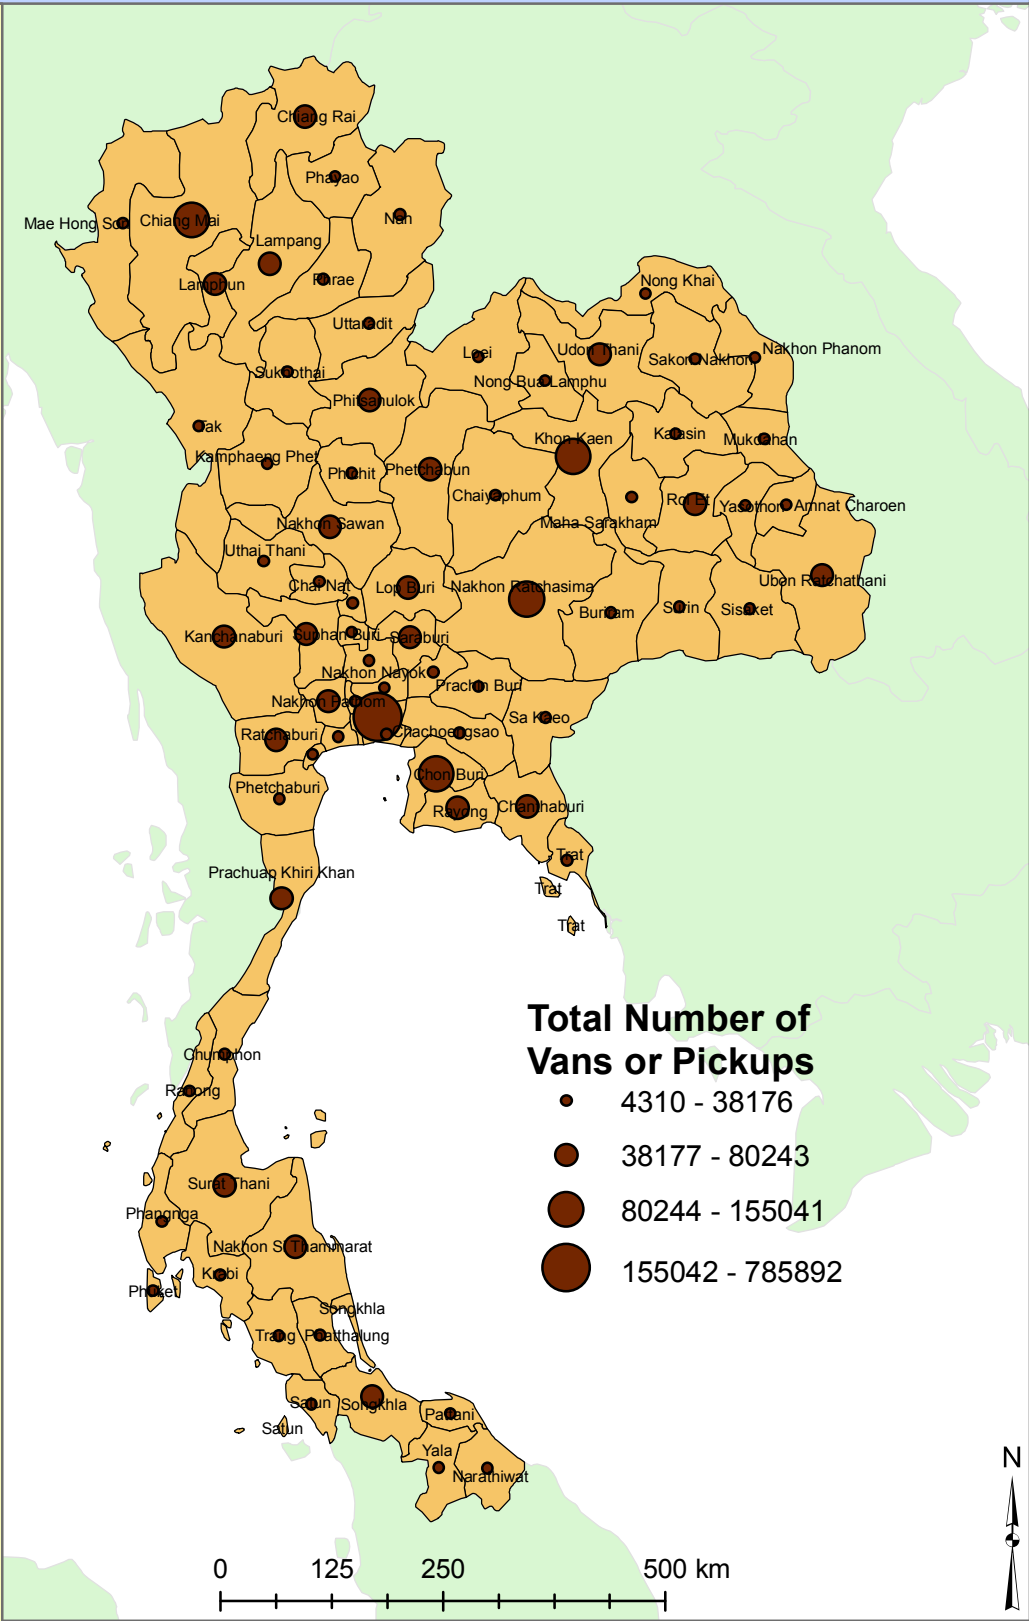

Total Number of Vans or Pickups

This proportional symbol map displays the number of vans or pickups by changwat in the country of Thailand.

South East Asia

This map has been produced by Calvin College, Department of Geology, Geography, and Environmental Studies. It is provided free of any charge as a service to global communities and can be distributed freely. Changes and alterations are not allowed. No warranty is given for this map as to accuracy and is based on available data. Created in Spring 2009.

Source: Thailand Statistical Yearbook